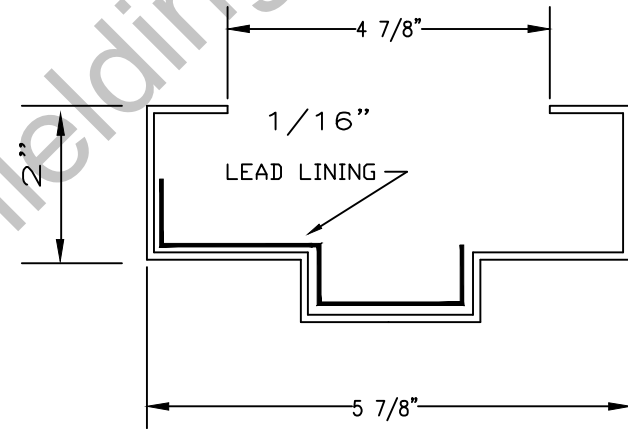

LEAD LINED
HOLLOW METAL
DOOR FRAME

16GA FRAME SECTION
DETAIL

Door 06 - RH

THIS DOCUMENT AND THE INFORMATION CONTAINED
HEREON IS PROPERTY OF LONE STAR X-RAY, AND
MAY NOT BE ALTERED, COPIED, USED FOR MANUFACTURE
OR COMMUNICATED TO ANY OTHER PERSON WITHOUT
THE WRITTEN PERMISSION OF LONE STAR X-RAY.

JOB	DWG NO.		REV
DATE	HOLLOW METAL DOOR FRAME DETAILS		
	SCALE N.T.S.	FILE NO.	SHEET 1 OF 1
			L.M.

LONE STAR X-RAY SHIELDING
P.O. BOX 2176 SPLENDORA, TX 77372